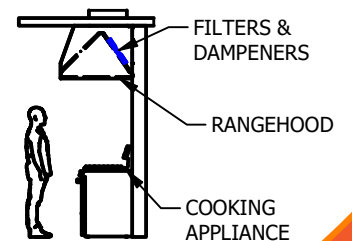

BAFFLE FILTER

SMALL - CV-FTB-SML

LAYOUT EXAMPLE

29 Liverpool St
Ingleburn NSW 2565
Ph: 1300 422 825

info@cavaliervent.com.au
www.cavaliervent.com.au