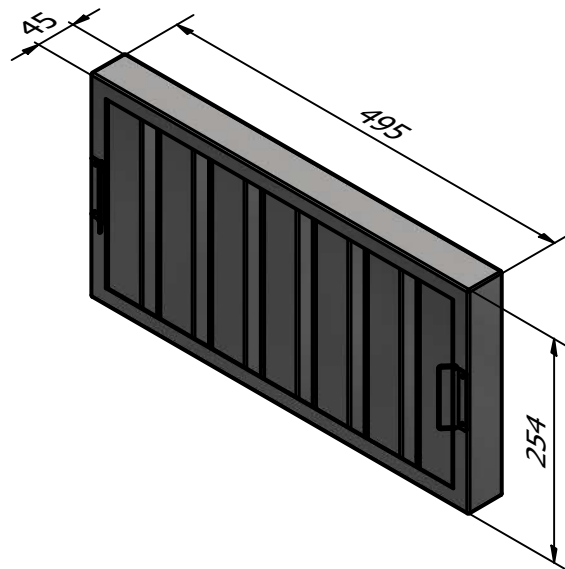

BAFFLE FILTER

SMALL - CV-FTB-SML

LAYOUT EXAMPLE

29 Liverpool St
Ingleburn NSW 2565
Ph: 1300 422 825

info@cavaliervent.com.au
www.cavaliervent.com.au