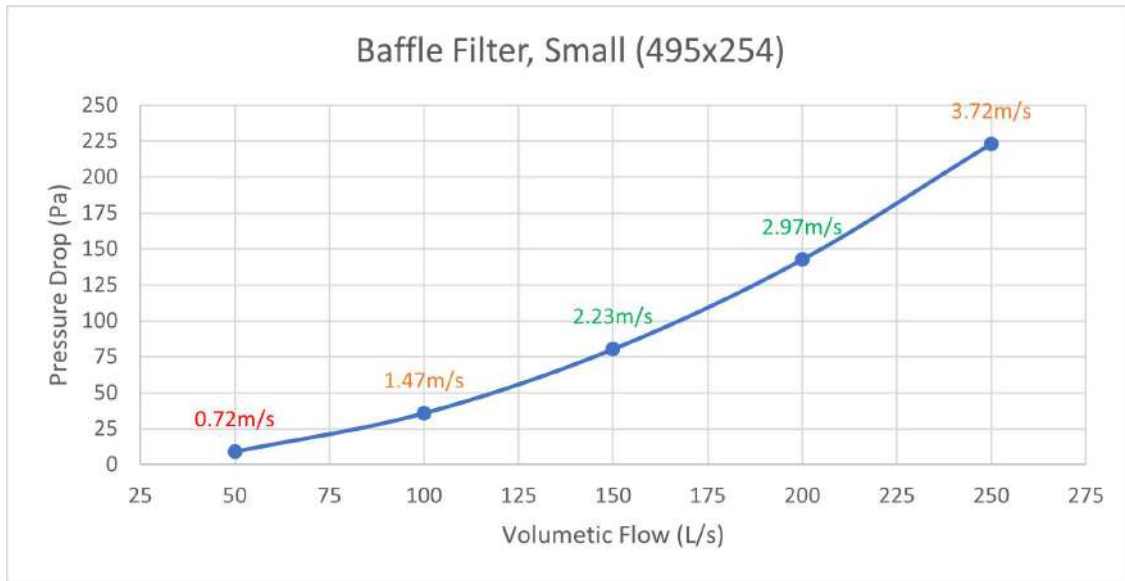

BAFFLE FILTER

SMALL - CV-FTB-SML

LAYOUT EXAMPLE

29 Liverpool St
Ingleburn NSW 2565
Ph: 1300 422 825

info@cavaliervent.com.au
www.cavaliervent.com.au