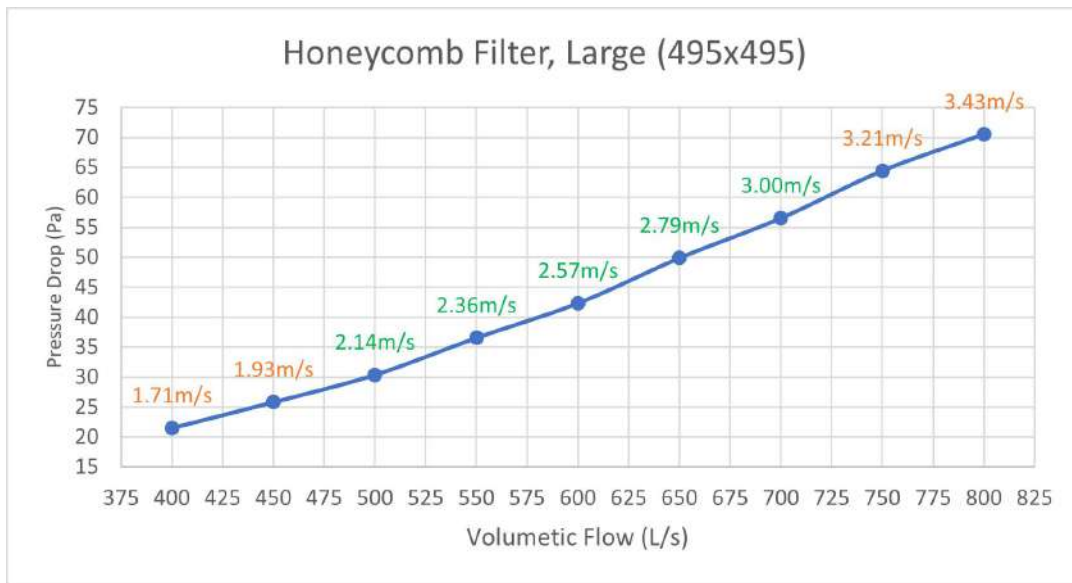

HONEYCOMB FILTER

LARGE - CV-FTH-LRG

29 Liverpool St
Ingleburn NSW 2565
Ph: 1300 422 825

info@cavaliervent.com.au
www.cavaliervent.com.au