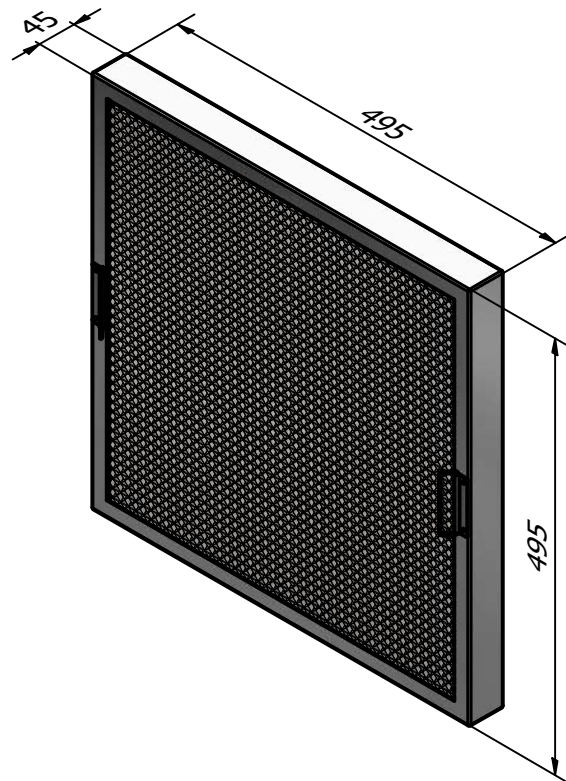

HONEYCOMB FILTER

LARGE - CV-FTH-LRG

29 Liverpool St
Ingleburn NSW 2565
Ph: 1300 422 825

info@cavaliervent.com.au
www.cavaliervent.com.au