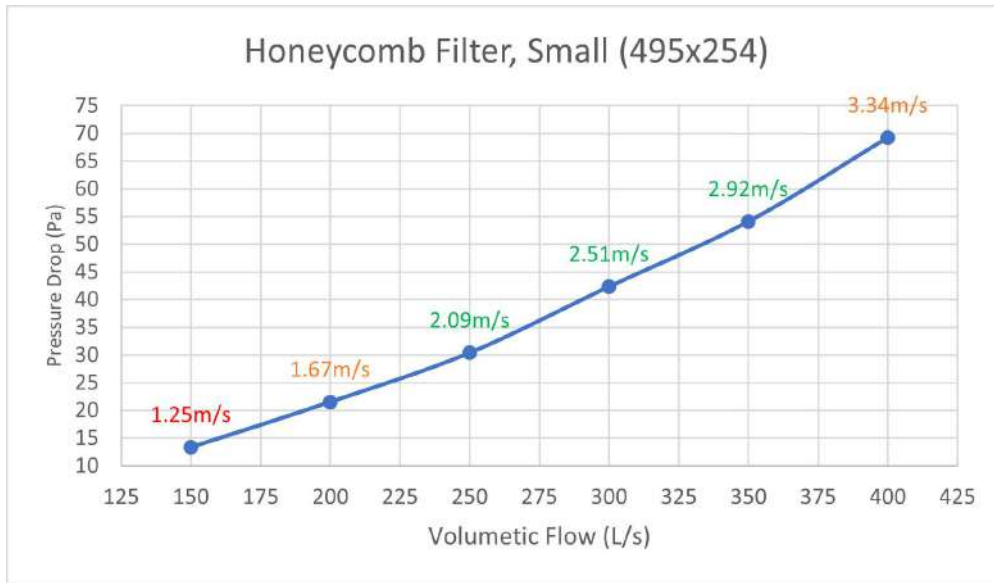

HONEYCOMB FILTER

SMALL - CV-FTH-SML

LAYOUT EXAMPLE

29 Liverpool St
Ingleburn NSW 2565
Ph: 1300 422 825

info@cavaliervent.com.au
www.cavaliervent.com.au