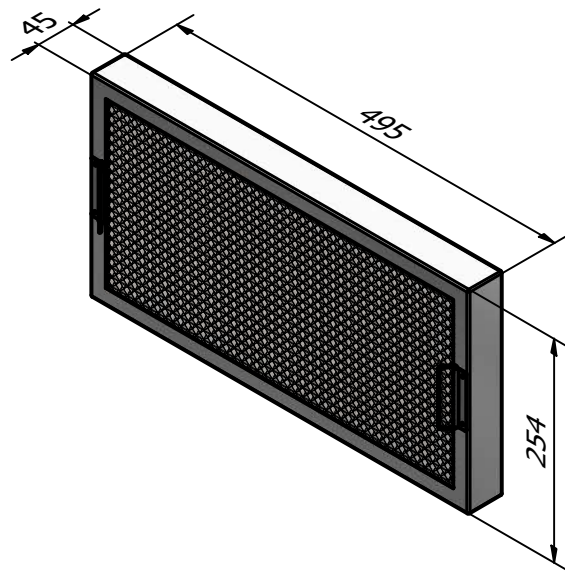

HONEYCOMB FILTER

SMALL - CV-FTH-SML

LAYOUT EXAMPLE

29 Liverpool St
Ingleburn NSW 2565
Ph: 1300 422 825

info@cavaliervent.com.au
www.cavaliervent.com.au