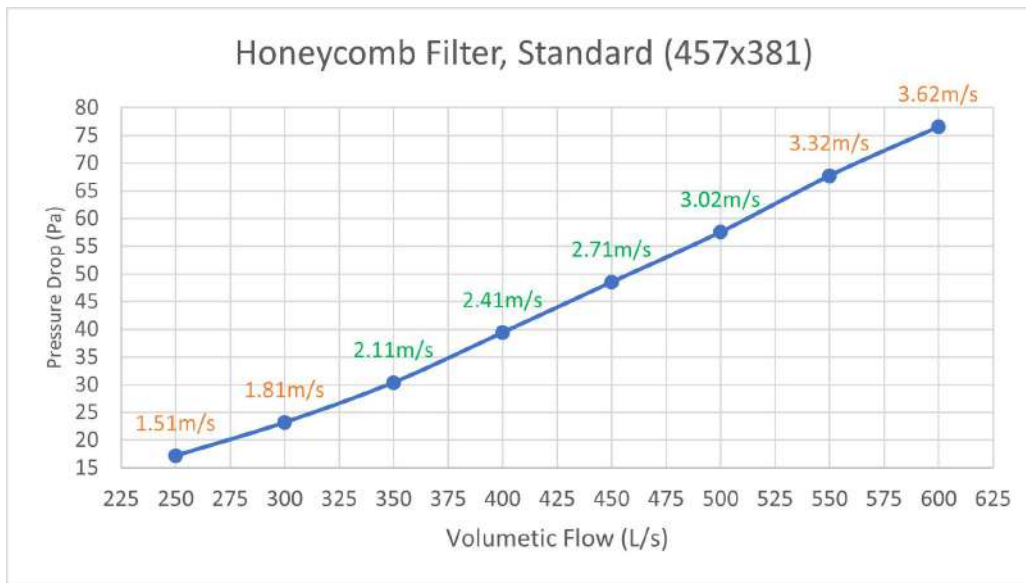

HONEYCOMB FILTER

STANDARD - CV-FTH-STD

LAYOUT EXAMPLE

29 Liverpool St
Ingleburn NSW 2565
Ph: 1300 422 825

info@cavaliervent.com.au
www.cavaliervent.com.au