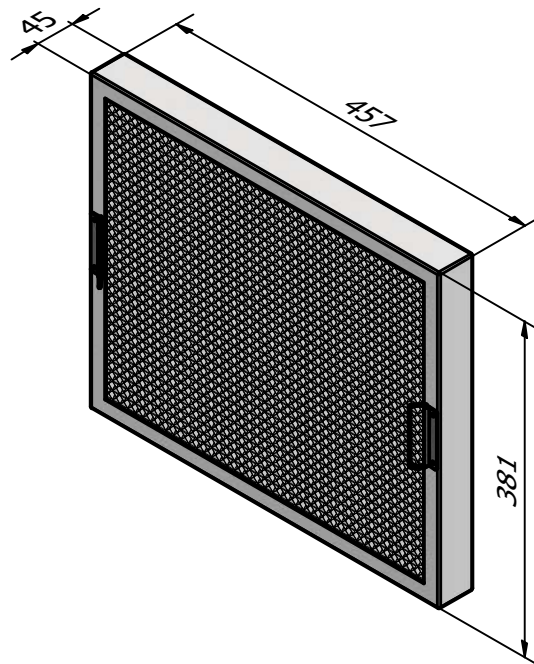

HONEYCOMB FILTER

STANDARD - CV-FTH-STD

LAYOUT EXAMPLE

29 Liverpool St
Ingleburn NSW 2565
Ph: 1300 422 825

info@cavaliervent.com.au
www.cavaliervent.com.au