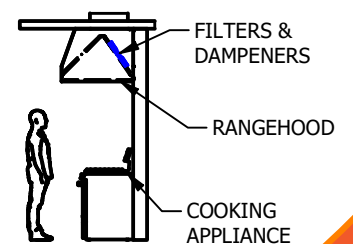

HONEYCOMB FILTER

STANDARD - CV-FTH-STD

LAYOUT EXAMPLE

29 Liverpool St
Ingleburn NSW 2565
Ph: 1300 422 825

info@cavaliervent.com.au
www.cavaliervent.com.au